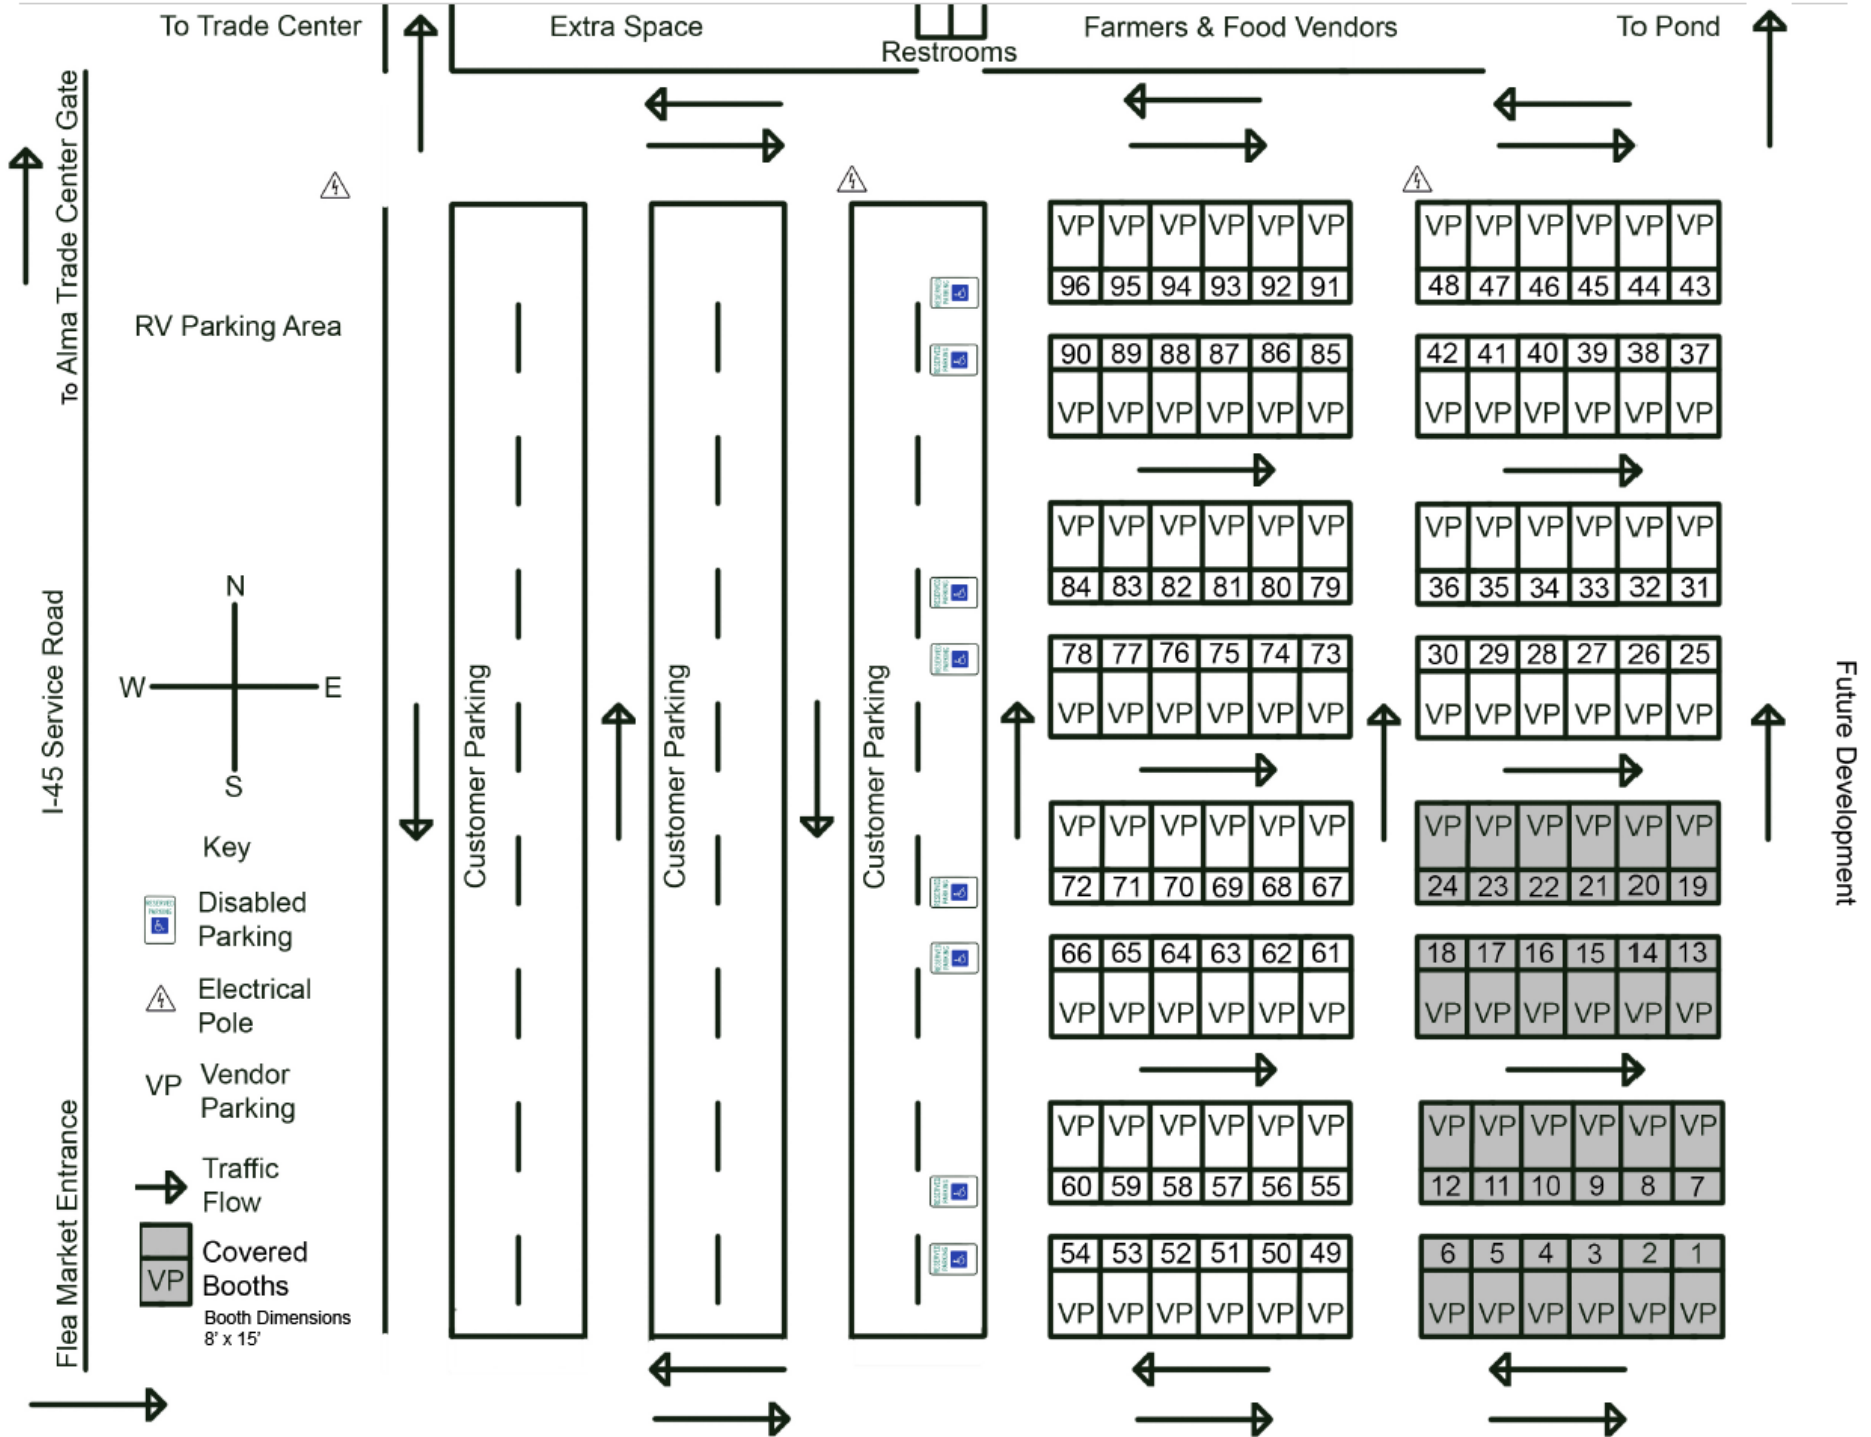

Alma Trade Center

Key

- Disabled Parking
 - Electrical Pole
 - Vendor Parking
 - Traffic Flow
 - Covered Booths
- Booth Dimensions
8' x 15'

Future Development